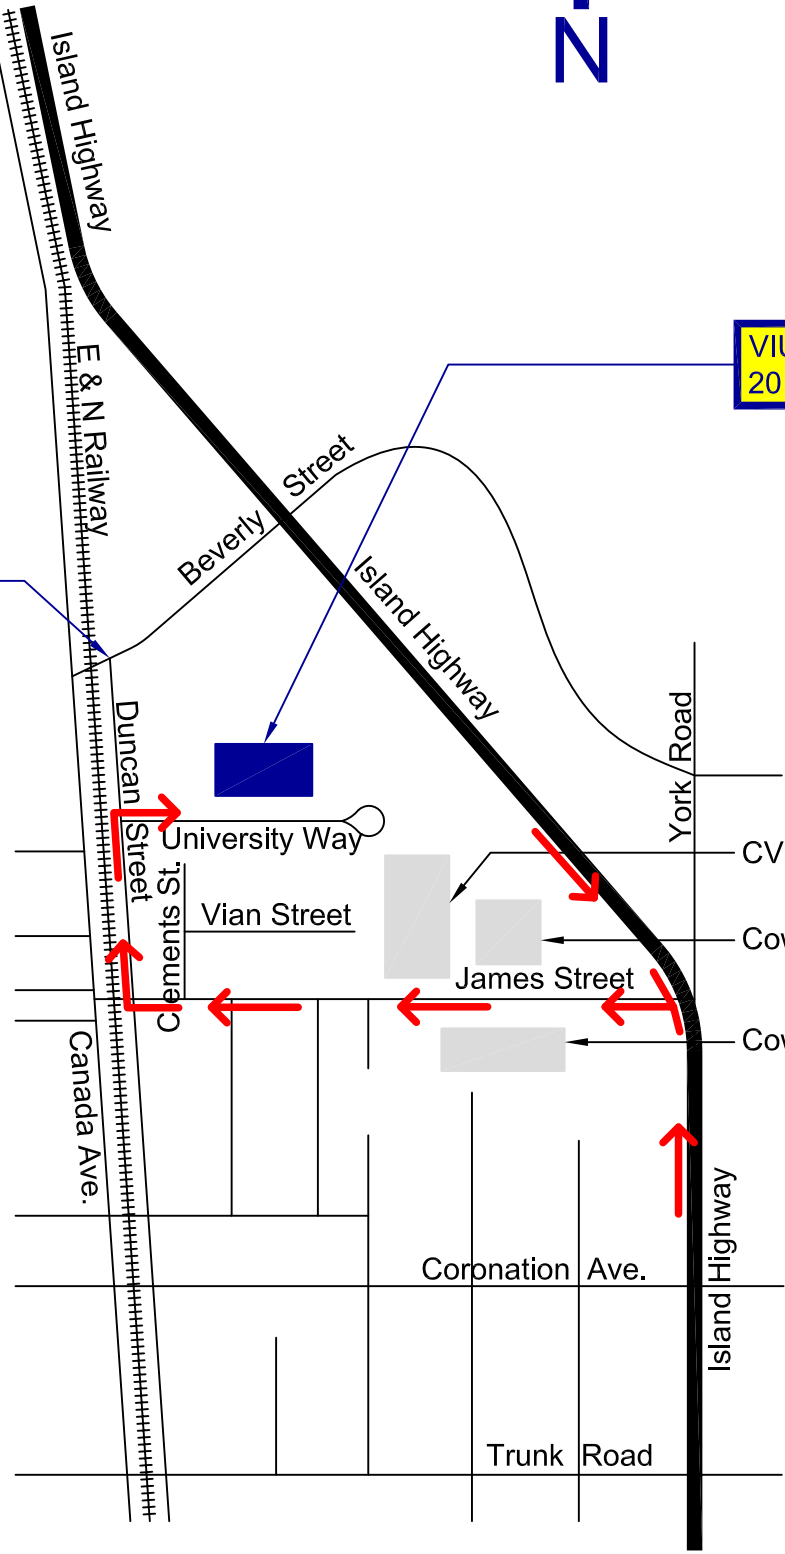

To Nanaimo

VIU Cowichan Campus
2011 University Way

Note:
No Left Turn

DUNCAN

To Victoria

DOCUMENT:
WAYFINDING MAP

PROJECT:
COWICHAN CAMPUS

LOCATION:
2011 University Way, Duncan

DATE:
August 2011

DRAWN BY:
DT

PAGE:
1 of 1