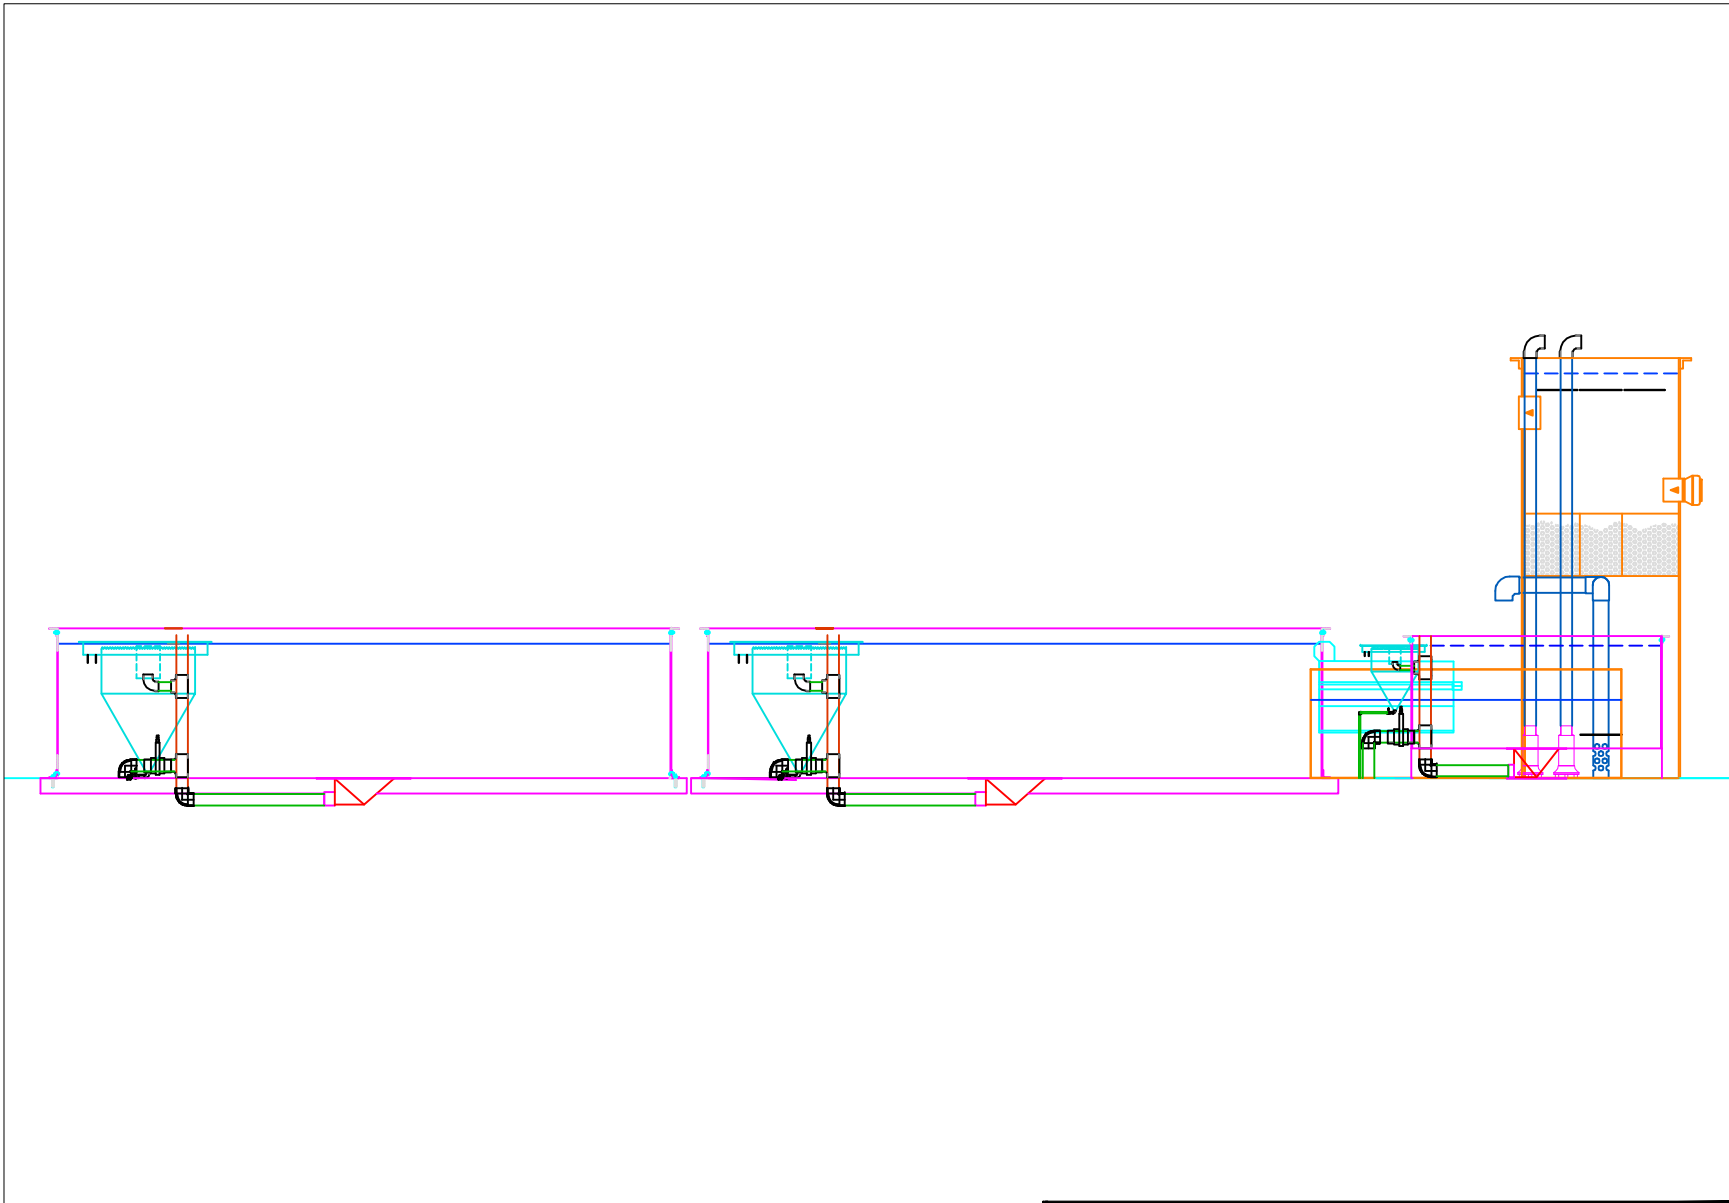

Vancouver Island University 800 Fifth Street Nanaimo B.C. V8R 6B6	Designed	JLH	JLH Consulting 606 Evergreen Ave. Courtenay, B.C. V9N 7N5
	Drawn	JPH	
	Date	Oct 9/09	
	Scale		
	Dwg. No.	C-1	C

Vancouver Island University 900 Fifth Street Nanaimo B.C. V9R 5S5	Designed	JLH	JLH Consulting 606 Evergreen Ave. Courtenay, B.C. V9N 7N5
	Drawn	JPH	
	Date	Oct 9, 09	Dwg. No. C-1
	Scale		