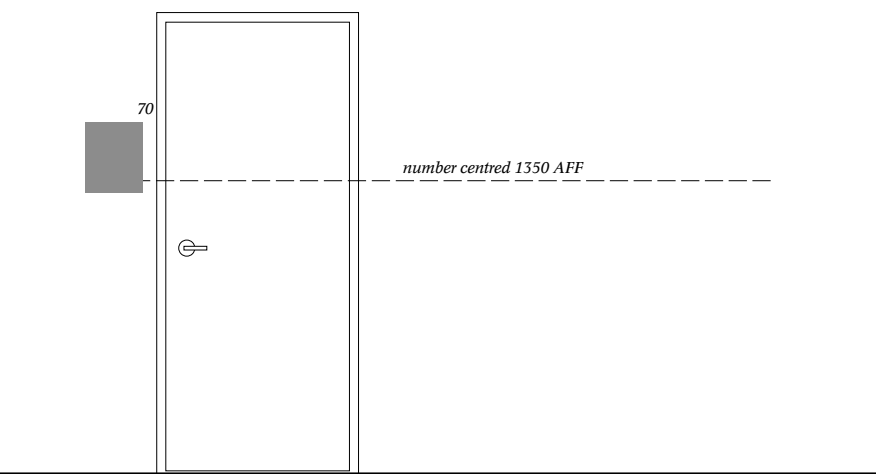

align bottom of
sign types O, P,
U.2

number centred
1350 AFF

P.3, P.4 centred on door

P.2 centred on door

P.1, U.2 centred on door

O on latch side of door
jamb whenever possible

L on latch side of door
jamb

L, K centred on door

number centred 1350 AFF

J on latch side of door
jamb