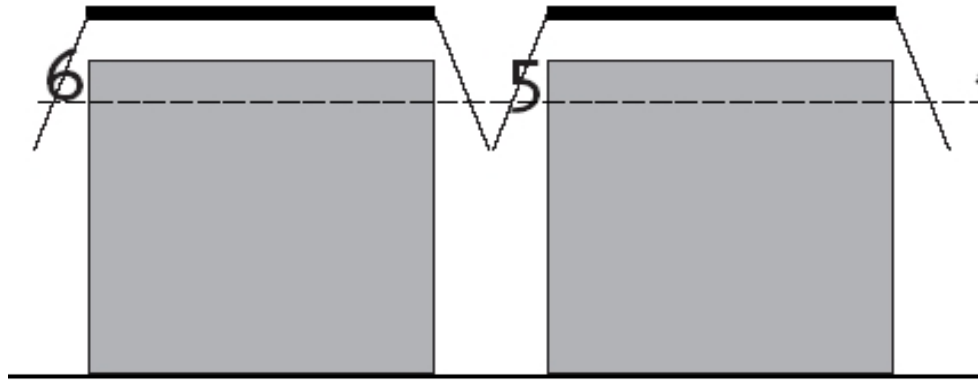

Sign Type D

*D Heavy Duty Shop; exterior
East side access to Heavy Mechanics*

*D Heavy Duty Shop; interior
Typical view of graphic centred on crane beam*

	Exterior Number	Interior Number
110	Black	Benjamin Moore 257 (yellow)
120	Black	