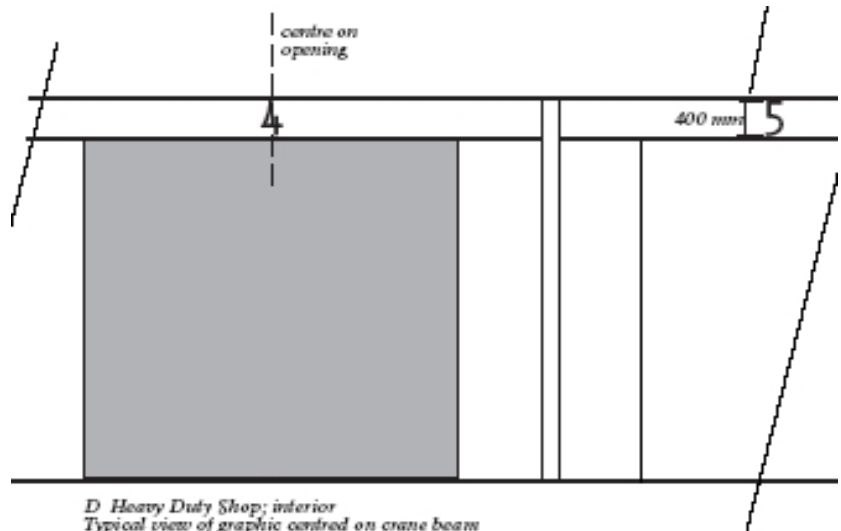

Sign Type D

*D Heavy Duty Shop; exterior
East side access to Heavy Mechanics*

*D Heavy Duty Shop; interior
Typical view of graphic centred on crane beam*

	Exterior Number	Interior Number
110	Black	Benjamin Moore 257 (yellow)
120	Black	

ORDER FORM

ORDER DETAIL

DATE	
BUILDING #	WORK ORDER NUMBER

SIGN DETAILS

QUANTITY	NUMBER

ENSURE THIS ORDER FORM IS RETURNED WITH THE SIGN