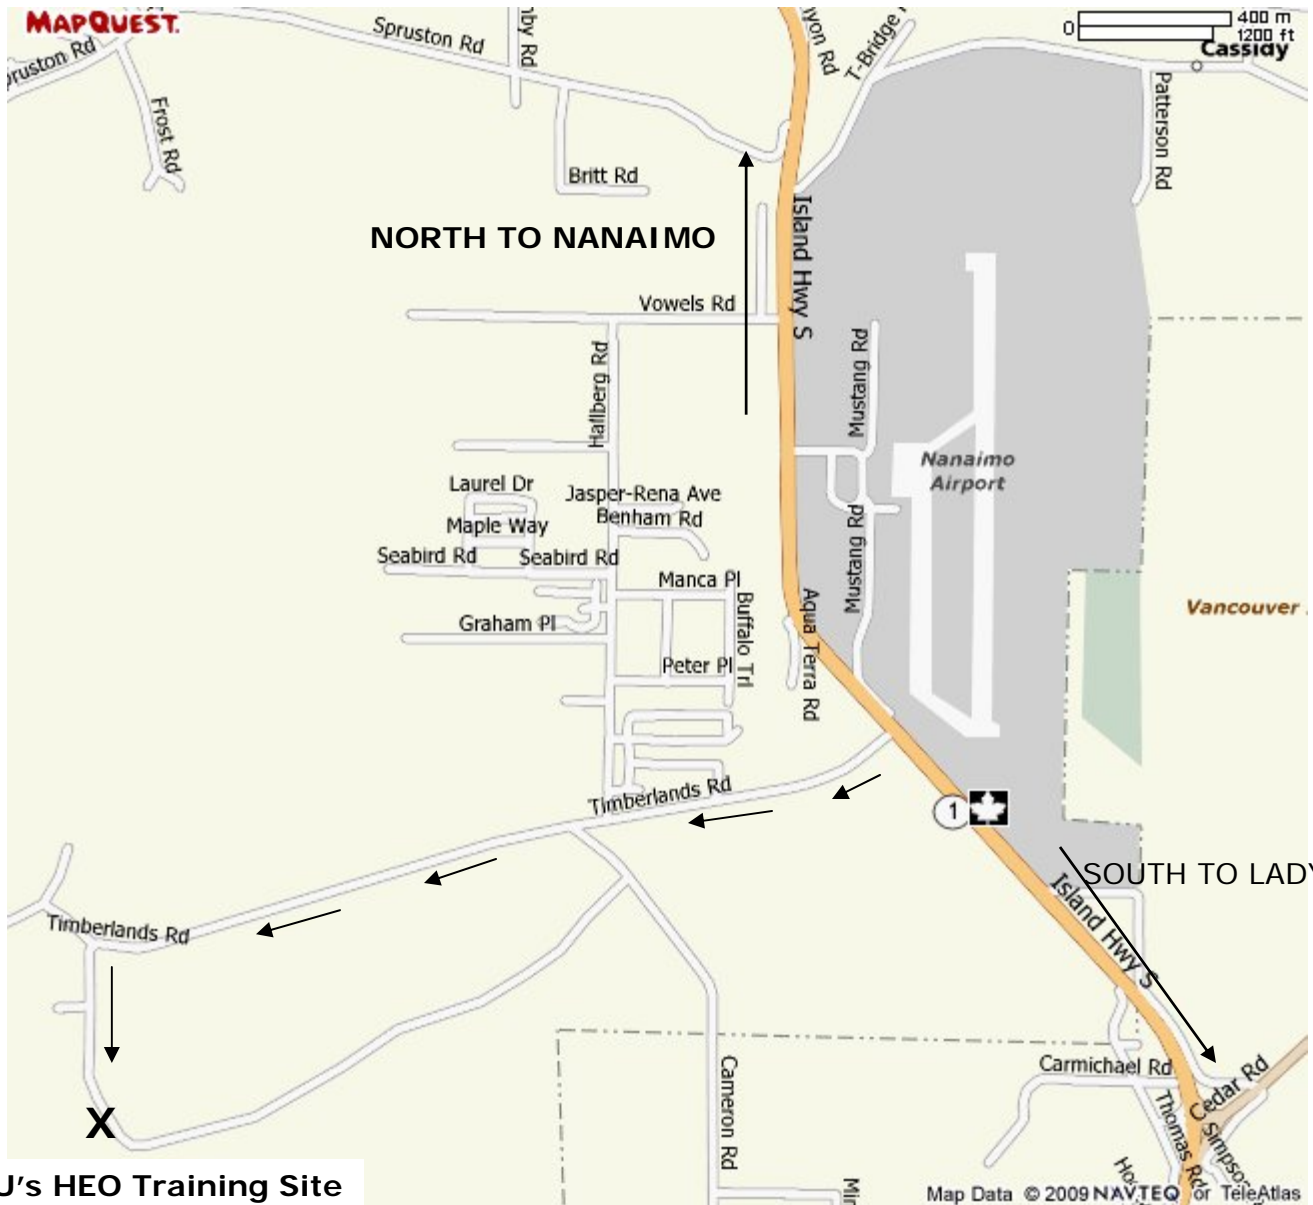

Heavy Equipment Operator

VIU's HEO Training Site
Timberlands Road
Nanaimo BC